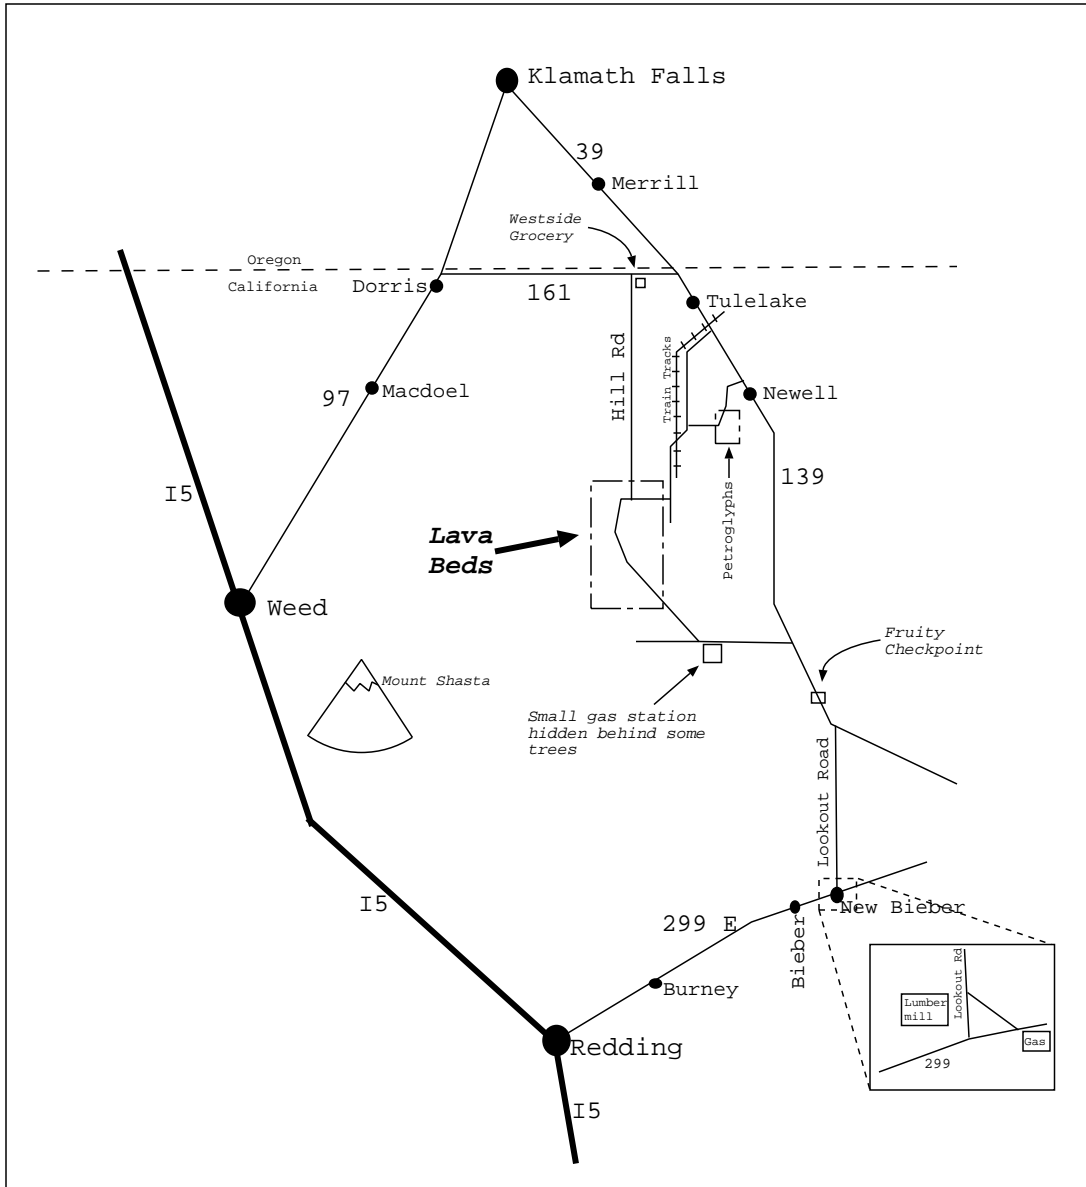

# Map To LavaBeds

*Not at all to scale*

- 1) Take 99 to I5 at Red Bluff  
I5 North to Weed  
97 from Weed to Dorris  
161 from Dorris to Hill Rd  
Right on Hill Rd (at the grocery)  
Right again at the stop sign  
You're there.
- 2) Same as route #1 until Redding  
Take 299 EAST to New Bieber  
Find Lookout Road and turn Left  
Turn left on 139  
Turn left at the LavaBeds sign  
Turn right just past the gas station  
You're there.
- 3) Same as route #1 until 161  
Take 161 to Tulelake  
139 from Tulelake to train tracks  
Right on whatever that road is...  
You're there.